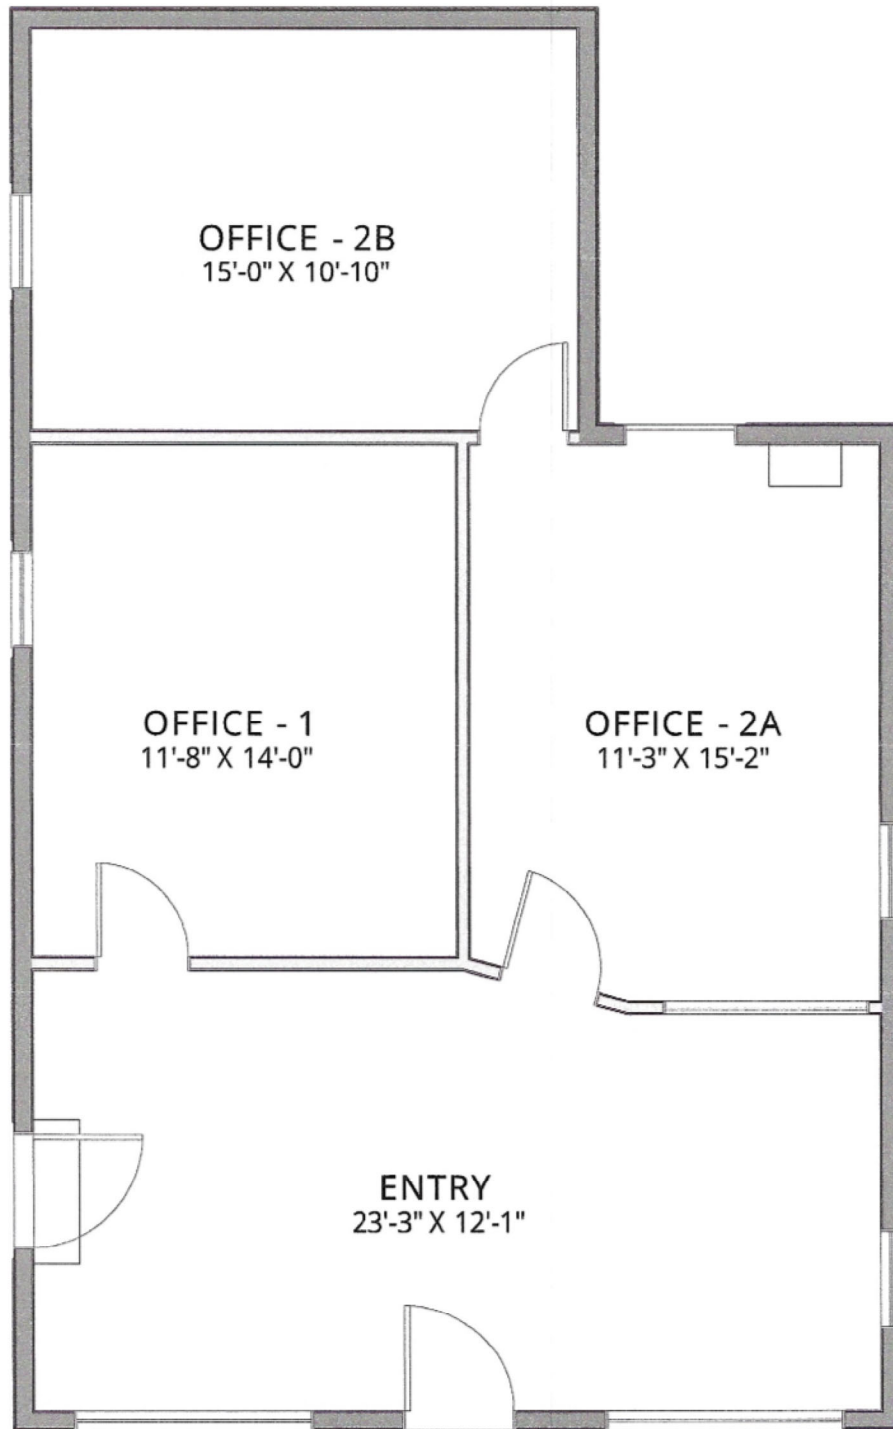

Irvington Town Center

Approximately 900 sf